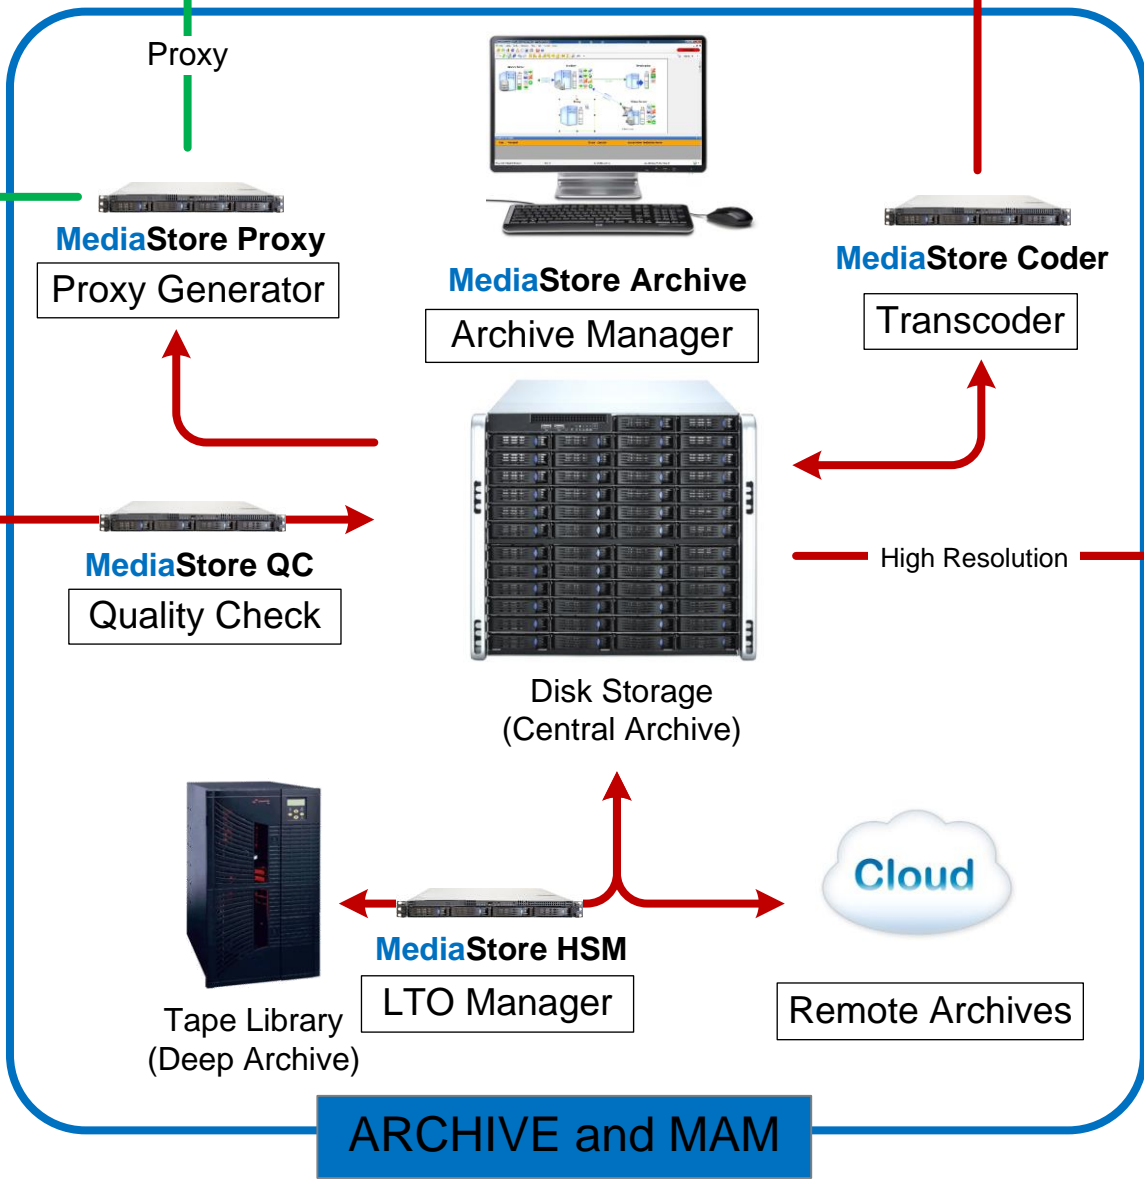

SI Media MAM Workflow

SCHEDULING AND TRAFFIC

BASE BAND INGEST

Files Ingest

File Ingest from FTP and Watch Folders

FILE INGEST

NLE production systems + MAM Client UI

MediaStore Client MAM

NLE PRODUCTION AREA

- WEB
- MOBILE
- VOD

MASTER CR

PRODUCTION CR

NEWSROOM and LIVE PRODUCTION

High Res.
High Resolution
Proxy

High Resolution

ARCHIVE and MAM